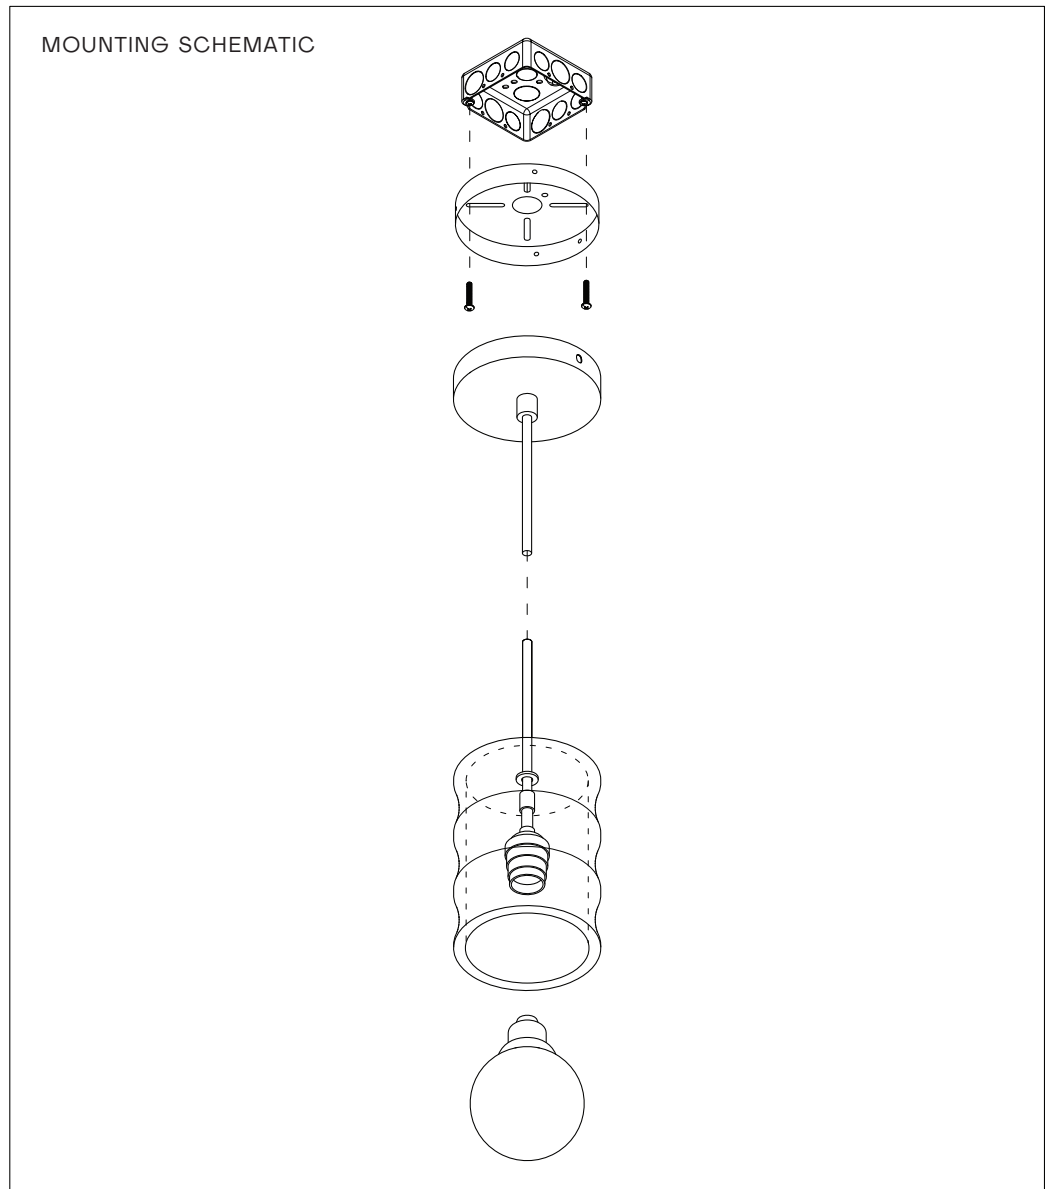

MATERIALS

Marble, Glass Bulb, Cotton Cord, Ceiling Canopy

BULB + SOCKET (INCLUDED)

E27 / 6W Dim to Warm Tala Bulb / 600 Lumens max / 2000-2800K

DIMMER

[Dimmable Tala Bulb \(recommended dimmers\)](#)

MOUNTING

Ceiling canopy mounts to all standard electrical boxes

LEAD TIME

8 weeks custom (in stock lamps ship in 2 weeks)

CERTIFICATIONS

Available upon request
UL listing (+\$150 per unit)

TECHNICAL DRAWINGS

SUKRACHAND