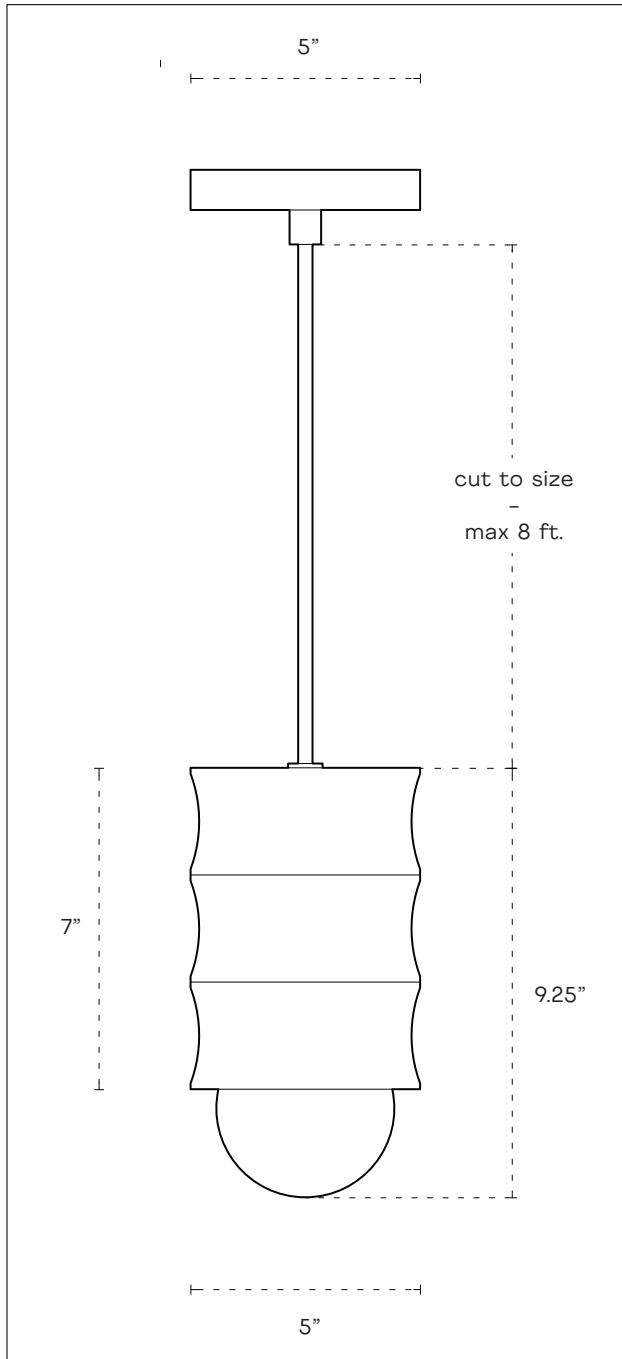

Ceiling canopy mounts to all standard electrical boxes

LEAD TIME

8 weeks custom (in stock lamps ship in 2 weeks)

CERTIFICATIONS

Available upon request
UL listing (+\$150 per unit)

TECHNICAL DRAWINGS

SUKRACHAND