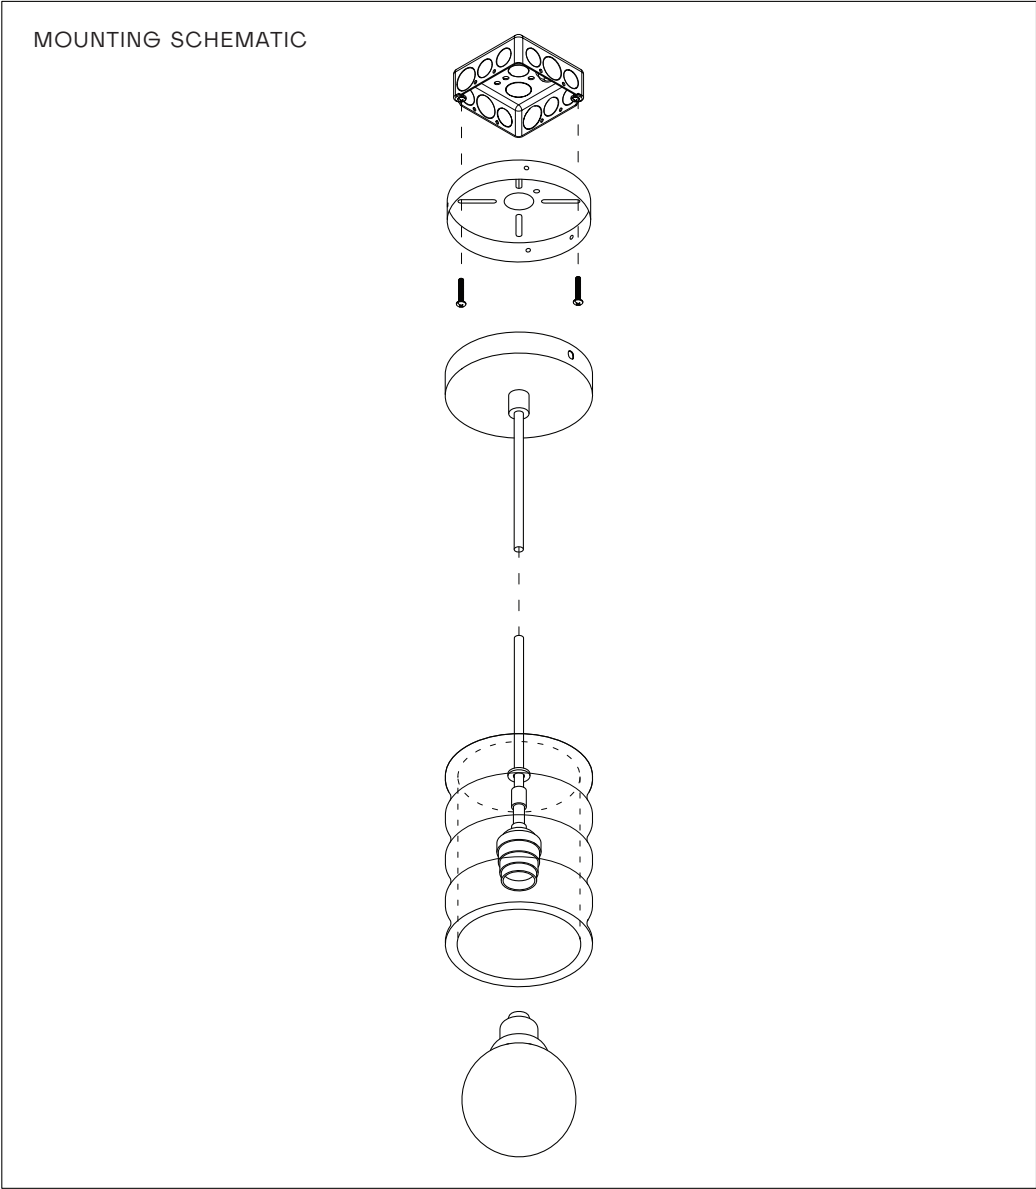

TECHNICAL DRAWINGS

SUKRACHAND