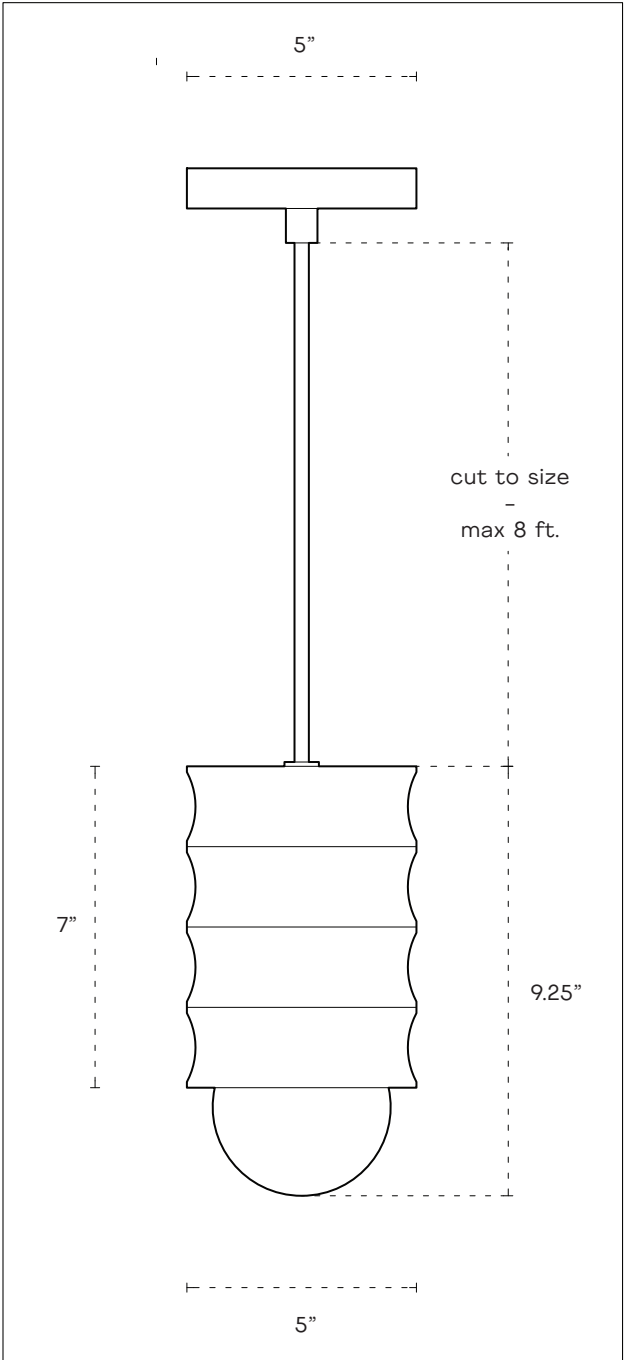

TECHNICAL DRAWINGS

SUKRACHAND